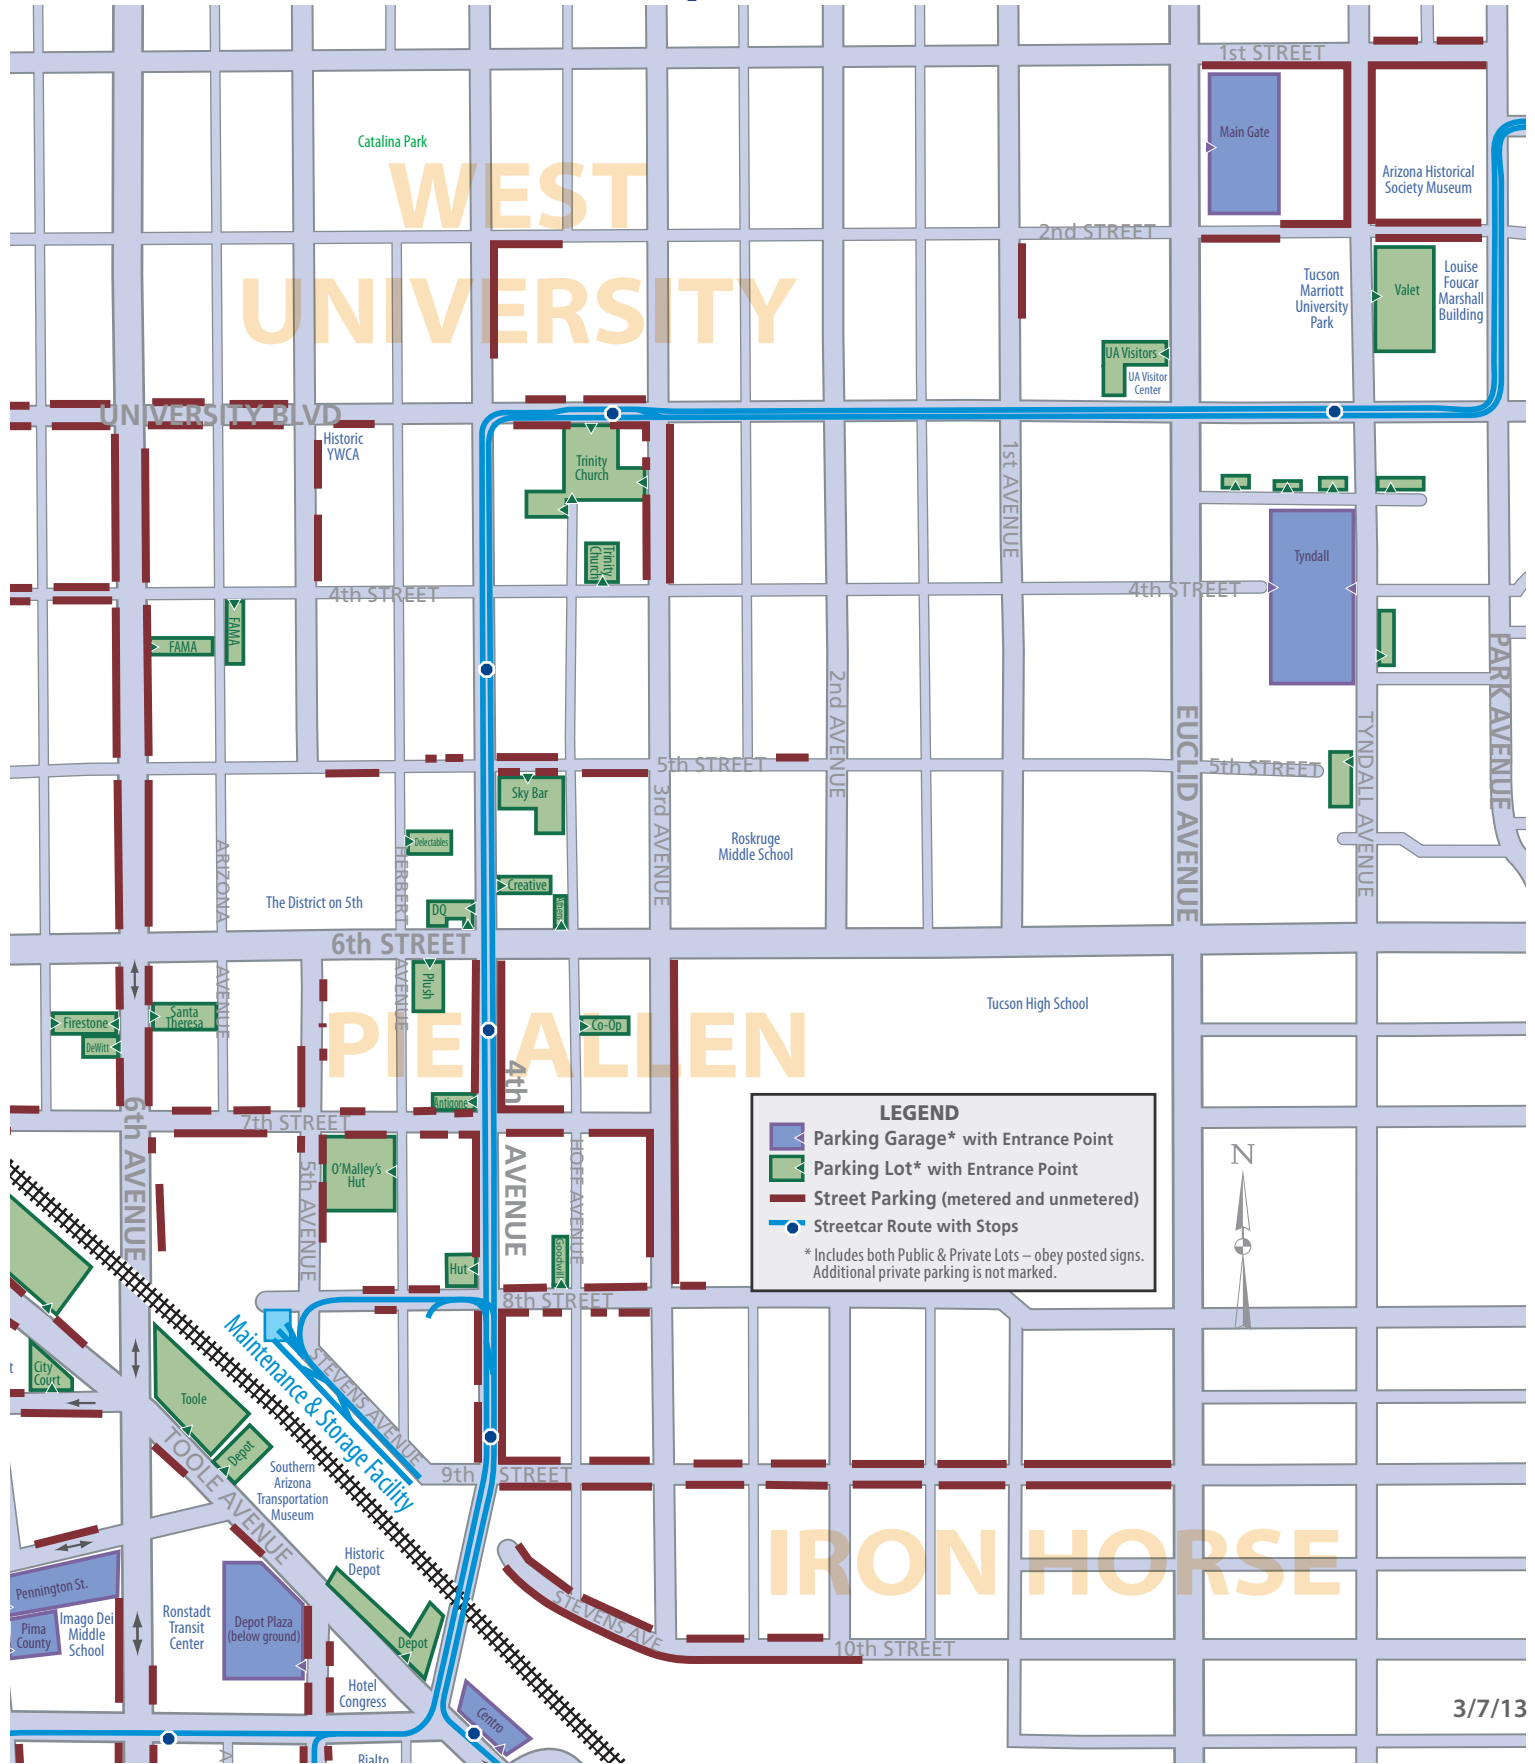

Available Public Parking

4th Avenue/University Boulevard/Main Gate Area

LEGEND

- Parking Garage* with Entrance Point
- Parking Lot* with Entrance Point
- Street Parking (metered and unmetered)
- Streetcar Route with Stops

* Includes both Public & Private Lots – obey posted signs. Additional private parking is not marked.